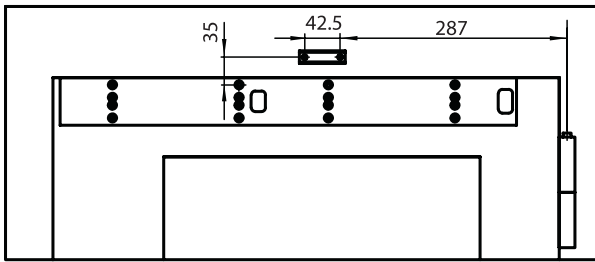

- ▶ Loose linkage screws.
- ▶ Close the door.
- ▶ Mount rod lever (2) at the door/door frame.
- ▶ Mount rod lever (1) onto the drive shaft and tighten the provided screw with 15 Nm.

- ▶ Externen Türbegrenzer montieren!
- ▶ Mount external door buffer!

Türblattmontage – Bandseite /
Door leaf mounting, hinge side

Kopfmontage – Bandgegenseite /
Transom mounting, opposite hinge side

Mit Montageplatte und Gestänge /
with mounting plate and linkage

Mit Montageplatte und Gestänge /
with mounting plate and linkage